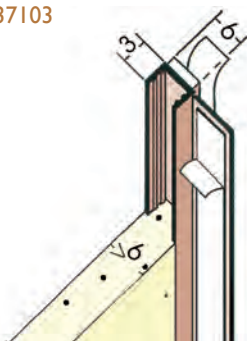

PVC Window Frameseal Beads

37103