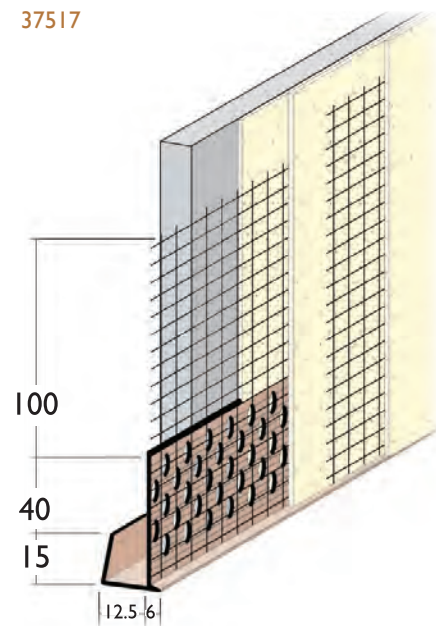

Edge Beads

E12

37517

E12

E15

37517 PVC edge profile with an alkali-resistant glass fibre mesh to form a finished edge.

Board size mm	PVC Ref. number	Length m	Quantity per box
12.5	E12	2.5	25
15	E15	2.5	25

Plaster thickness mm	PVC Ref. number	Length m	Glass fibre mesh mm	Quantity per bundle
6	37517	2.5	100mm	25