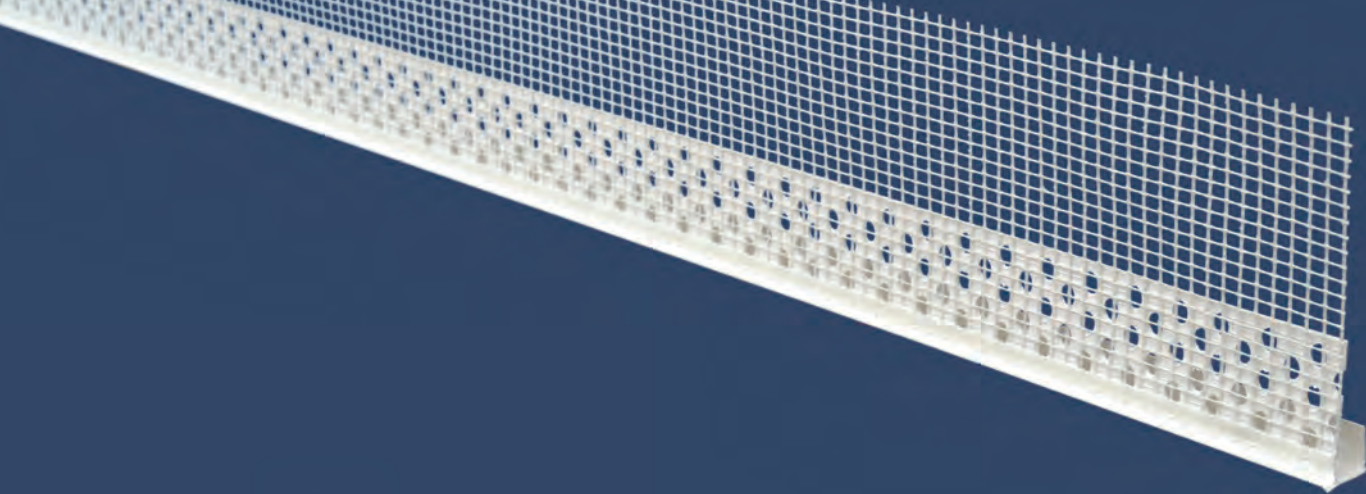

### COLOURS

\* Profiles are available in white and ivory.

10 & 15mm beads are also available in this range of colours.