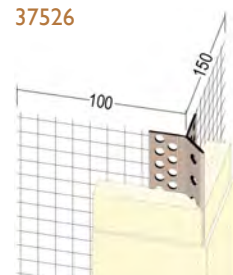

37521

37523

37524

37525

37526

PVC Ref. number	Plaster thickness mm	Glass fibre mesh mm	Length m	Quantity per box
37521	3	100/150	2.5	50
37523	6	80/120	2.5	50
37524	6	100/150	2.5	50
37525	10	100/150	2.5	25
37526	14	100/150	2.5	25