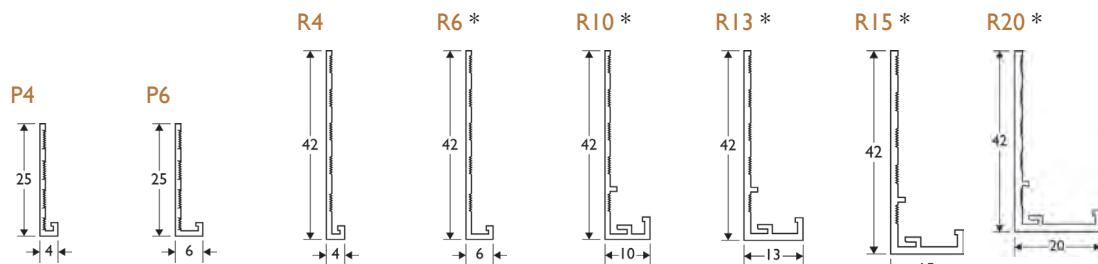

Render depth mm	PVC Ref. number	Length m	Quantity per box
4	P4	2.5	25
6-8	P6	2.5	25
4	R4	2.5	25
6-8	R6 *	2.5	25
10-12	R10 *	2.5	25
13-15	R13 *	2.5	25
15-17	R15 *	2.5	25
20-22	R20 *	2.5	25

COLOURS: \* Profiles are available in white and ivory. 10 & 15mm beads are also available in this range of colours.