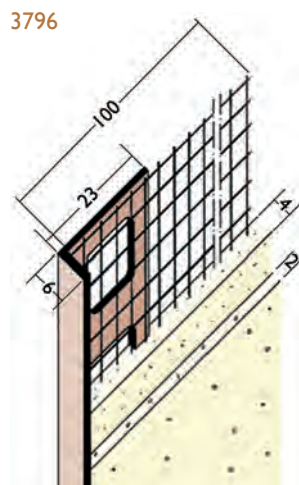

PVC Stop Beads

Wemico PVC render stop bead with alkali-resistant glassfibre mesh available in 4 different sizes.

Render depth mm	PVC Ref. number	Length m	Quantity per box
3	3793	2.5	50
6	3796	2.5	50
11	3791	2.5	40
14	37914	2.5	40