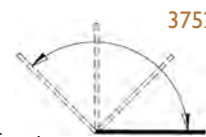

# PVC Corner Beads

Render depth mm	PVC Ref. number	Length m	Quantity per box
2-3	C2	2.5	25
4-6	C4	2.5	25
6-8	C6 *	2.5	25
8-10	C8 *	2.5	25
10-12	C10 *	2.5	25
13-15	C13 *	2.5	25
15-17	C15 *	2.5	25

## Mesh Wing Corner Beads

3797

3797

PVC Corner profile with alkali resistant glassfibre mesh wings.

3752

PVC Corner profile is supplied on a 50m roll, which allows it to be cut to the required length and reduces waste. The “fold” enables a range of angles.

Dimension A mm	Dimension B mm	PVC Ref. number	Length m	Quantity per box
80	120	3799	2.5	100
90	110	3752	50 roll	1 roll
100	150	3797	2.5	50