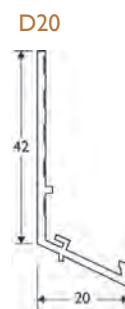

PVC Bellcast Beads