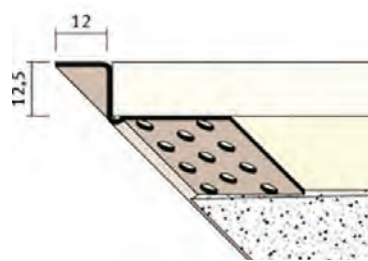

## Shadow Gap Profiles

3781

3782

3783

To create a neat shadow gap finish at the edge of plasterboard.

Board size mm	PVC Ref. number	Length m	Size mm	Quantity per bundle
12.5	3781	3.05	6	50
12.5	3782	3.05	12	50
12.5	3783	3.05	18	50