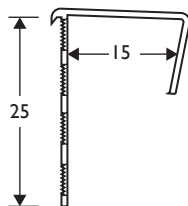

## Edge Beads

E12

37517

E12

E15

**37517** PVC edge profile with an alkali-resistant glass fibre mesh to form a finished edge.

Board size mm	PVC Ref. number	Length m	Quantity per box
12.5	E12	2.5	25
15	E15	2.5	25