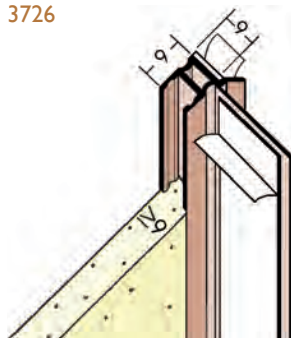

PVC Window Frameseal Beads

37103

37806

37104

3712

3726

37909

38909

3727

Wemico self adhesive PVC profile for use on window reveals or door frames.

Attached to the frame with a foam tape, the frameseal has an adhesive strip to enable use of a protective film to be applied during the rendering process, which is snapped off on completion.

Render thickness mm	PVC Ref. number	Length m	Quantity per box
6	37103	2.6	50
6	37806	2.6	50
8	37104	2.6	60
9	3712	2.6	60
9	3726	2.6	50
9	37909	2.6	50
9	38909	2.6	50
13	3727	2.6	40