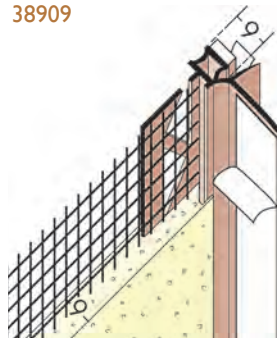

3727

Wemico self adhesive PVC profile for use on window reveals or door frames.

Attached to the frame with a foam tape, the frameseal has an adhesive strip to enable use of a protective film to be applied during the rendering process, which is snapped off on completion.