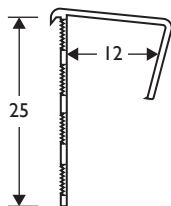

### COLOURS

\* Profiles are available in white and ivory.

10 & 15mm beads are also available in this range of colours.

## Edge Beads

E12

37517

E12

E15

**37517** PVC edge profile with an alkali-resistant glass fibre mesh to form a finished edge.

Board size mm	PVC Ref. number	Length m	Quantity per box
12.5	E12	2.5	25
15	E15	2.5	25