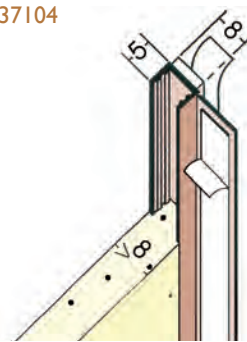

PVC Window Frameseal Beads

37103

37806

37104

3712

3726

37909

38909

3727

Wemico self adhesive PVC profile for use on window reveals or door frames.

Attached to the frame with a foam tape, the frameseal has an adhesive strip to enable use of a protective film to be applied during the rendering process, which is snapped off on completion.

Render thickness mm	PVC Ref. number	Length m	Quantity per box
6	37103	2.6	50
6	37806	2.6	50
8	37104	2.6	60
9	3712	2.6	60
9	3726	2.6	50
9	37909	2.6	50
9	38909	2.6	50
13	3727	2.6	40