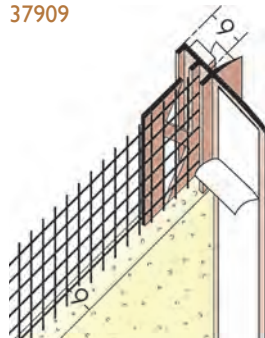

PVC Window Frameseal Beads

37103

37806

37104

3712

3726

37909

38909

3727

Wemico self adhesive PVC profile for use on window reveals or door frames.

Attached to the frame with a foam tape, the frameseal has an adhesive strip to enable use of a protective film to be applied during the rendering process, which is snapped off on completion.

Render thickness mm	PVC Ref. number	Length m	Quantity per box
6	37103	2.6	50
6	37806	2.6	50
8	37104	2.6	60
9	3712	2.6	60
9	3726	2.6	50
9	37909	2.6	50
9	38909	2.6	50
13	3727	2.6	40