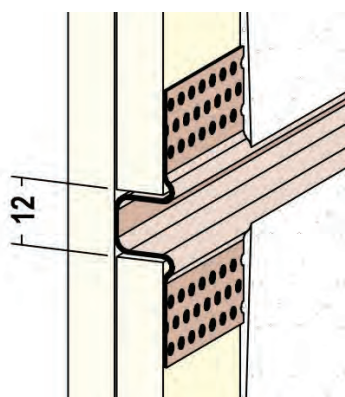

## Shadow Gap Profiles

3781

3782

3783

To create a neat shadow gap finish at the edge of plasterboard.

Board size mm	PVC Ref. number	Length m	Size mm	Quantity per bundle
12.5	3781	3.05	6	50
12.5	3782	3.05	12	50
12.5	3783	3.05	18	50

## Architrave Profiles

3772

3773

3774

3772/3773/3774

Example of a vertical installation

To create a decorative shadow line at the plasterboard edge.

Board size mm	PVC Ref. number	Length m	Size mm	Quantity per bundle
12.5	3772	3.05	12	20
12.5	3773	3.05	20	15
12.5	3774	3.05	25	15