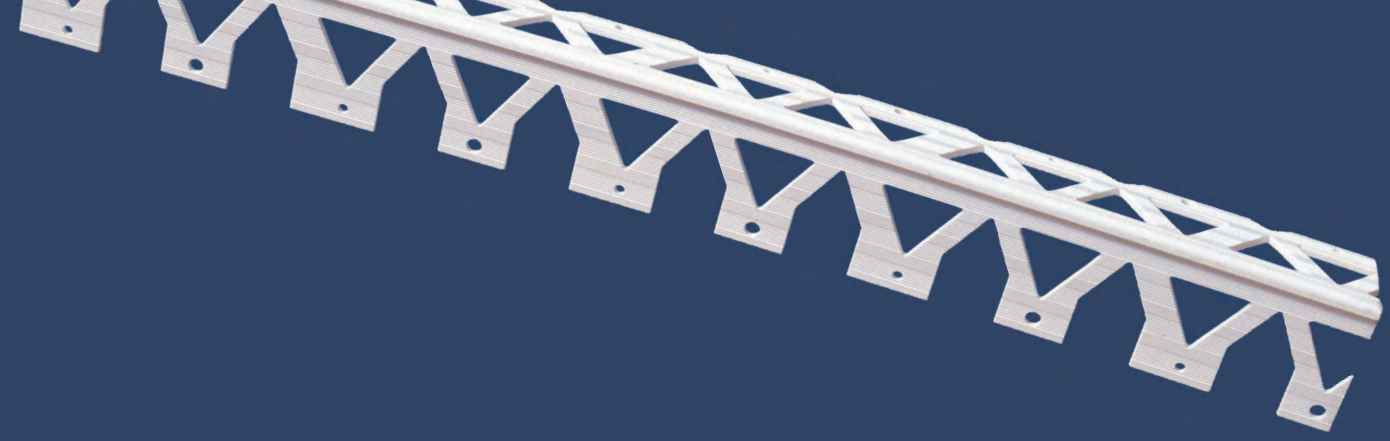

Arch Beads

Render depth mm	PVC Ref. number	Length m	Quantity per box
2	A2	2.5	25
6	A6	2.5	25

Available in white