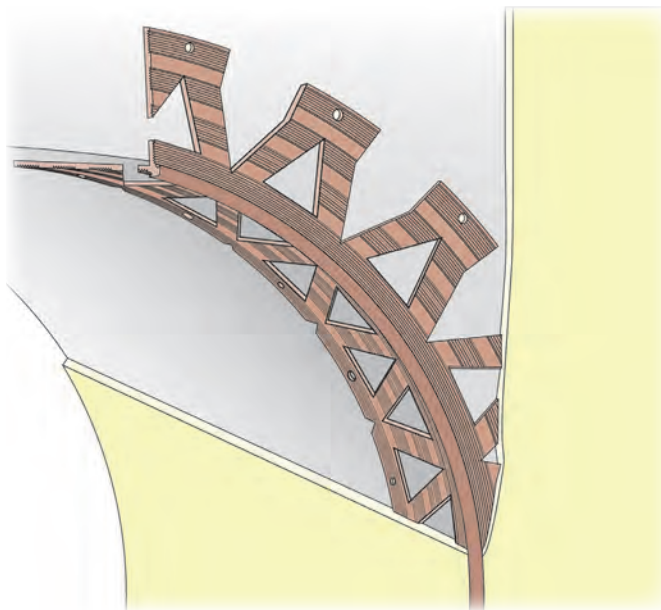

Arch Beads

Render depth mm	PVC Ref. number	Length m	Quantity per box
2	A2	2.5	25
6	A6	2.5	25

Available in white