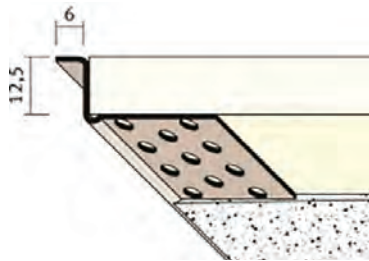

Shadow Gap Profiles

3781