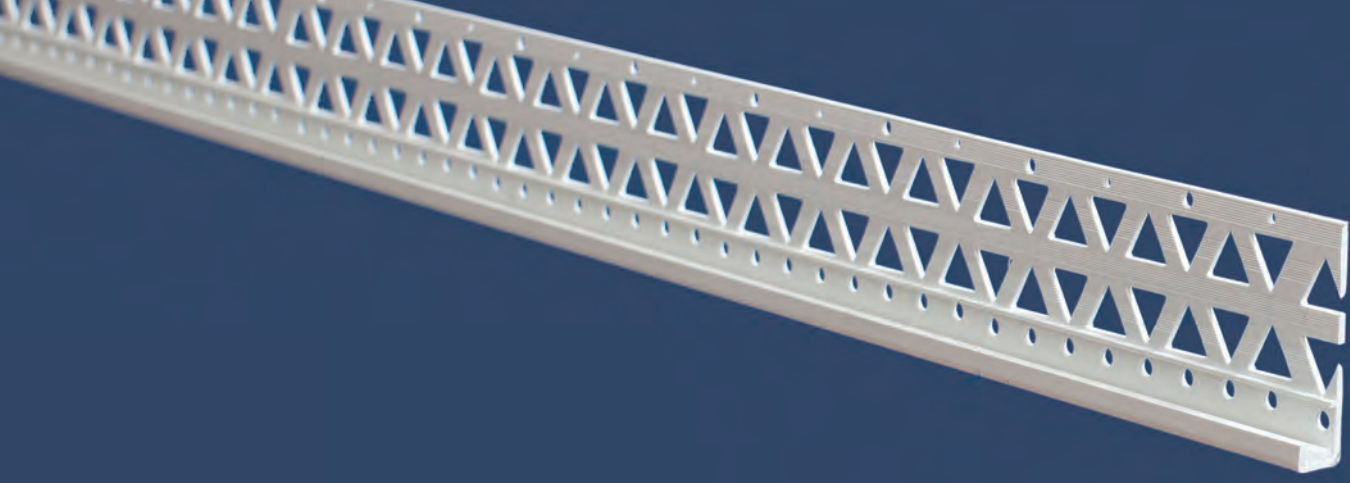

PVC Stop Beads

Wemico PVC render stop bead with alkali-resistant glassfibre mesh available in 4 different sizes.

Render depth mm	PVC Ref. number	Length m	Quantity per box
3	3793	2.5	50
6	3796	2.5	50
11	3791	2.5	40
14	37914	2.5	40

Render depth mm	PVC Ref. number	Length m	Quantity per box
4	P4	2.5	25
6-8	P6	2.5	25
4	R4	2.5	25
6-8	R6 *	2.5	25
10-12	R10 *	2.5	25
13-15	R13 *	2.5	25
15-17	R15 *	2.5	25
20-22	R20 *	2.5	25

COLOURS: * Profiles are available in white and ivory. 10 & 15mm beads are also available in this range of colours.