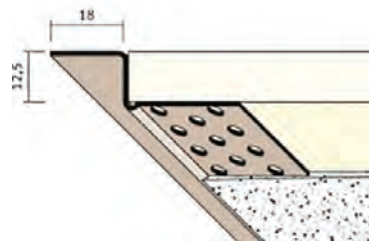

## Shadow Gap Profiles

3781

3782

3783

To create a neat shadow gap finish at the edge of plasterboard.

Board size mm	PVC Ref. number	Length m	Size mm	Quantity per bundle
12.5	3781	3.05	6	50
12.5	3782	3.05	12	50
12.5	3783	3.05	18	50

## Architrave Profiles

3772

3773

3774

3772/3773/3774

Example of a vertical installation

To create a decorative shadow line at the plasterboard edge.

Board size mm	PVC Ref. number	Length m	Size mm	Quantity per bundle
12.5	3772	3.05	12	20
12.5	3773	3.05	20	15
12.5	3774	3.05	25	15