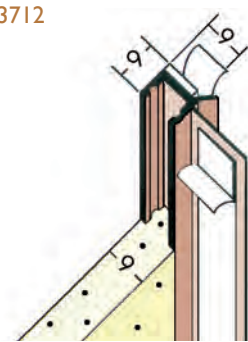

PVC Window Frameseal Beads

37103

37806

37104

3712

3726

37909

38909

3727

Wemico self adhesive PVC profile for use on window reveals or door frames.

Attached to the frame with a foam tape, the frameseal has an adhesive strip to enable use of a protective film to be applied during the rendering process, which is snapped off on completion.

Render thickness mm	PVC Ref. number	Length m	Quantity per box
6	37103	2.6	50
6	37806	2.6	50
8	37104	2.6	60
9	3712	2.6	60
9	3726	2.6	50
9	37909	2.6	50
9	38909	2.6	50
13	3727	2.6	40