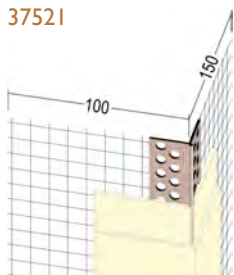

Mesh Wing Corner Beads with extended Arris

37523/37524/
37521

PVC mesh corner bead with hood and alkali-resistant glass fibre mesh for the formation of precise perpendicular and aligned building corners.

37525/37526

PVC mesh corner bracket with perforated drainage edge for rock solid plaster anchoring, with alkali-resistant fibreglass mesh to create perfectly aligned, vertical and horizontal precise corners to buildings.

37521