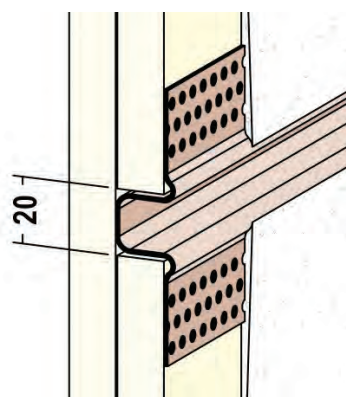

## Shadow Gap Profiles

3781

3782

3783

To create a neat shadow gap finish at the edge of plasterboard.

Board size mm	PVC Ref. number	Length m	Size mm	Quantity per bundle
12.5	3781	3.05	6	50
12.5	3782	3.05	12	50
12.5	3783	3.05	18	50

## Architrave Profiles

3772

3773

3774

3772/3773/3774

Example of a vertical installation

To create a decorative shadow line at the plasterboard edge.

Board size mm	PVC Ref. number	Length m	Size mm	Quantity per bundle
12.5	3772	3.05	12	20
12.5	3773	3.05	20	15
12.5	3774	3.05	25	15