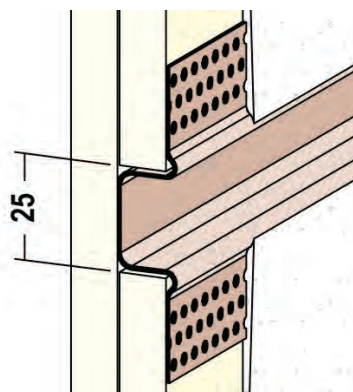

## Architrave Profiles

3772

3773

3774

3772/3773/3774

Example of a vertical installation

To create a decorative shadow line at the plasterboard edge.

Board size mm	PVC Ref. number	Length m	Size mm	Quantity per bundle
12.5	3772	3.05	12	20
12.5	3773	3.05	20	15
12.5	3774	3.05	25	15