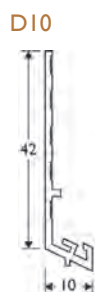

PVC Bellcast Beads