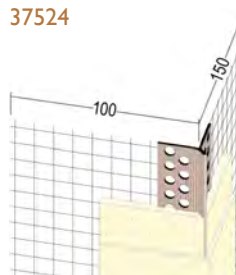

37524

37525