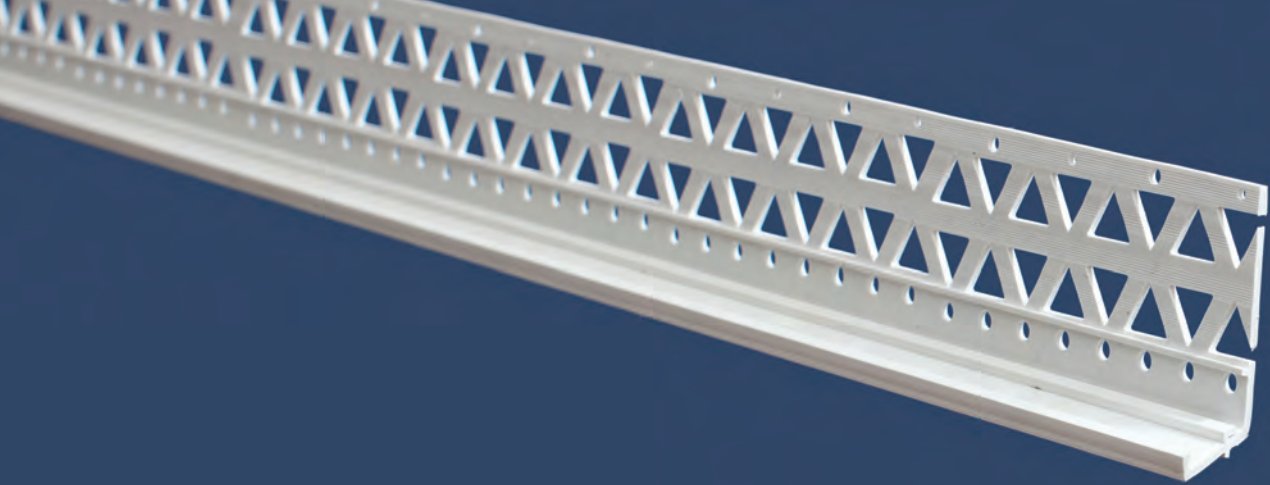

PVC Bellcast Beads

Render depth mm	PVC Ref. number	Length m	Quantity per box
6-12	D10	2.5	25
10-17	D15	2.5	25
13-22	D20	2.5	25

COLOURS

All profiles are available in white and ivory.
15 & 20mm beads are also available in this range of colours.