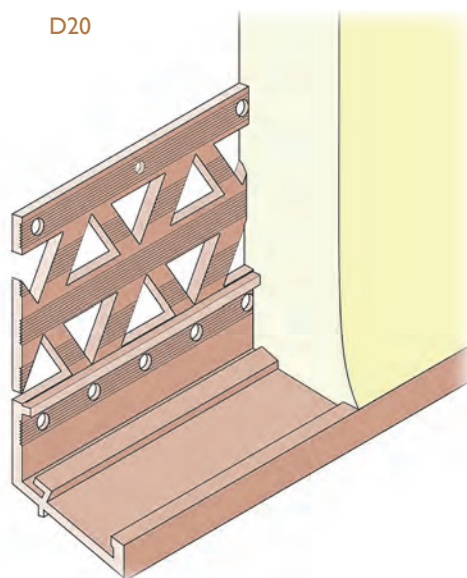

PVC Bellcast Beads

Render depth mm	PVC Ref. number	Length m	Quantity per box
6-12	D10	2.5	25
10-17	D15	2.5	25
13-22	D20	2.5	25

COLOURS

All profiles are available in white and ivory.
15 & 20mm beads are also available in this range of colours.