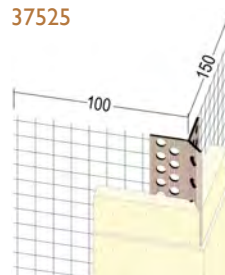

37521

37523

37524

37525

37526

PVC Ref. number	Plaster thickness mm	Glass fibre mesh mm	Length m	Quantity per box
37521	3	100/150	2.5	50
37523	6	80/120	2.5	50
37524	6	100/150	2.5	50
37525	10	100/150	2.5	25
37526	14	100/150	2.5	25