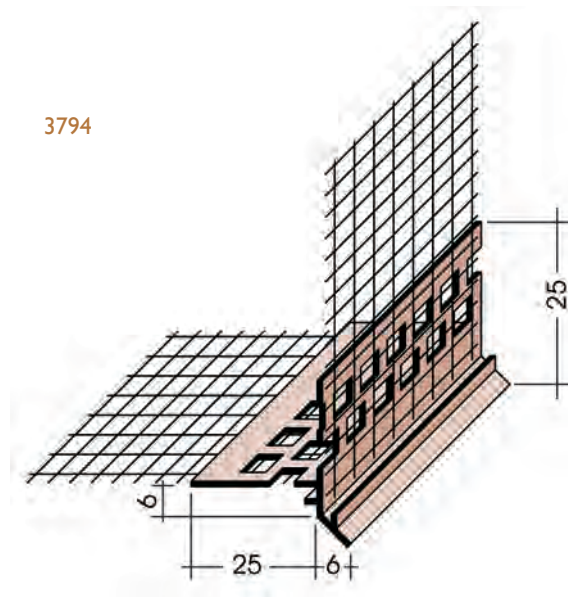

Wemico PVC balcony drip / window head profile with alkali-resistant mesh, available in 3 sizes.

Render depth mm	PVC Ref. number	Length m	Quantity per box
6	3794	2.5	10
10	37941	2.5	10
14	37942	2.5	10