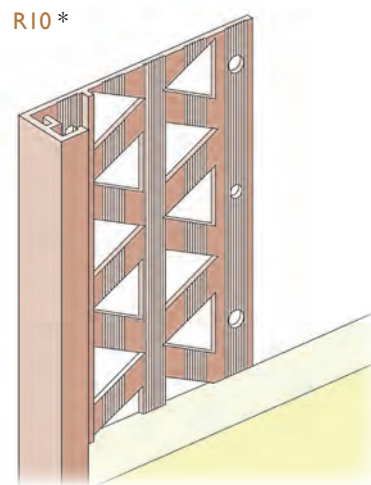

Render depth mm	PVC Ref. number	Length m	Quantity per box
4	P4	2.5	25
6-8	P6	2.5	25
4	R4	2.5	25
6-8	R6 *	2.5	25
10-12	R10 *	2.5	25
13-15	R13 *	2.5	25
15-17	R15 *	2.5	25
20-22	R20 *	2.5	25

COLOURS: * Profiles are available in white and ivory. 10 & 15mm beads are also available in this range of colours.