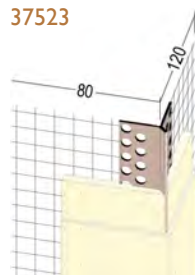

Mesh Wing Corner Beads

3797

3797

PVC Corner profile with alkali resistant glassfibre mesh wings.

3752

PVC Corner profile is supplied on a 50m roll, which allows it to be cut to the required length and reduces waste. The “fold” enables a range of angles.

Dimension A mm	Dimension B mm	PVC Ref. number	Length m	Quantity per box
80	120	3799	2.5	100
90	110	3752	50 roll	1 roll
100	150	3797	2.5	50

Mesh Wing Corner Beads with extended Arris

37523/37524/
37521

PVC mesh corner bead with hood and alkali-resistant glass fibre mesh for the formation of precise perpendicular and aligned building corners.

37525/37526

PVC mesh corner bracket with perforated drainage edge for rock solid plaster anchoring, with alkali-resistant fibreglass mesh to create perfectly aligned, vertical and horizontal precise corners to buildings.

37521

37523

37524

37525

37526

PVC Ref. number	Plaster thickness mm	Glass fibre mesh mm	Length m	Quantity per box
37521	3	100/150	2.5	50
37523	6	80/120	2.5	50
37524	6	100/150	2.5	50
37525	10	100/150	2.5	25
37526	14	100/150	2.5	25