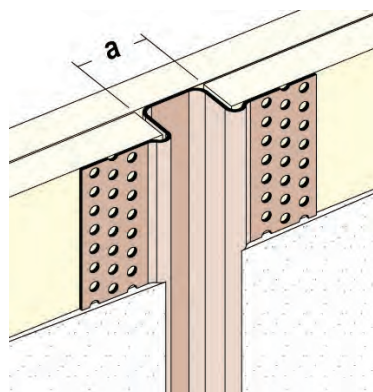

## Architrave Profiles

3772

3773

3774

3772/3773/3774

Example of a vertical installation

To create a decorative shadow line at the plasterboard edge.

Board size mm	PVC Ref. number	Length m	Size mm	Quantity per bundle
12.5	3772	3.05	12	20
12.5	3773	3.05	20	15
12.5	3774	3.05	25	15