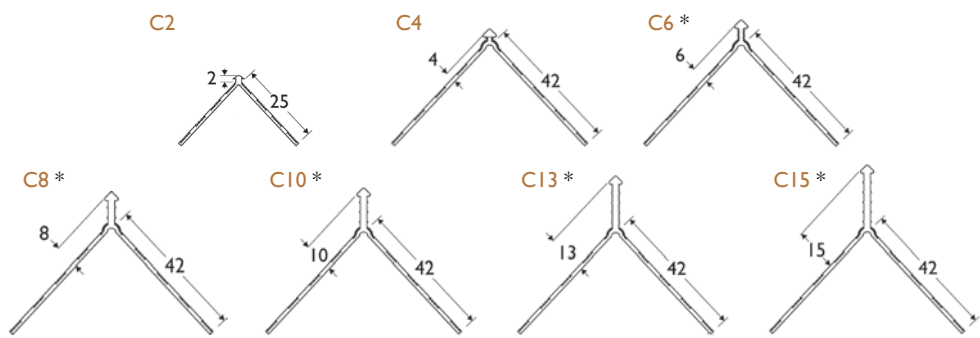

# PVC Corner Beads

Render depth mm	PVC Ref. number	Length m	Quantity per box
2-3	C2	2.5	25
4-6	C4	2.5	25
6-8	C6 *	2.5	25
8-10	C8 *	2.5	25
10-12	C10 *	2.5	25
13-15	C13 *	2.5	25
15-17	C15 *	2.5	25