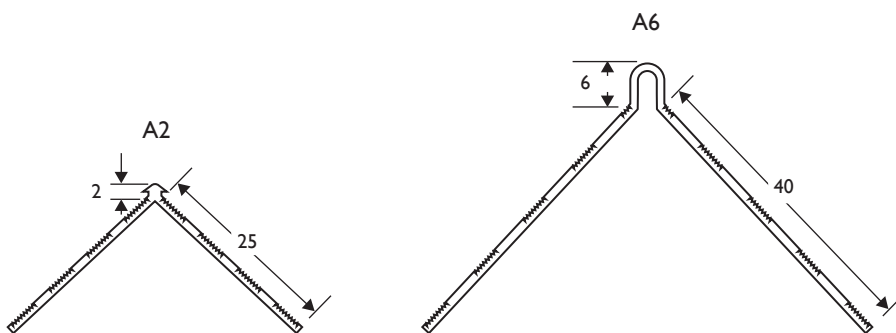

Arch Beads

Render depth mm	PVC Ref. number	Length m	Quantity per box
2	A2	2.5	25
6	A6	2.5	25

Available in white