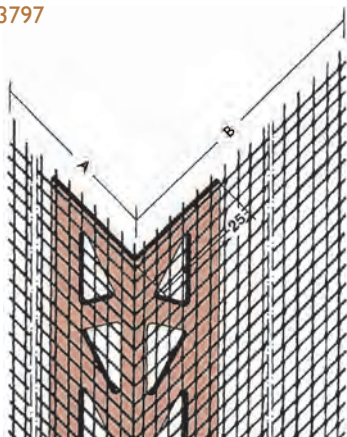

Mesh Wing Corner Beads

3797