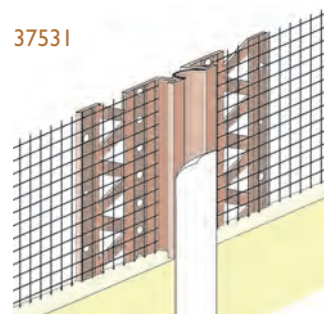

PVC Movement Beads

37531

6mm available with Mesh - white only

Render depth mm	PVC Ref. number	Length m	Quantity per box
4-6	M4	2.5	25
6-8	M6 *	2.5	25
10-12	M10 *	2.5	25
13-15	M13 *	2.5	25
15-17	M15 *	2.5	25
20-22	M20 *	2.5	25
6	37531	2.75	10

COLOURS

* Profiles are available in white and ivory.

10 & 15mm beads are also available in this range of colours.