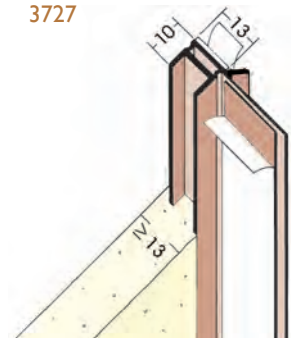

3727

Wemico self adhesive PVC profile for use on window reveals or door frames.

Attached to the frame with a foam tape, the frameseal has an adhesive strip to enable use of a protective film to be applied during the rendering process, which is snapped off on completion.