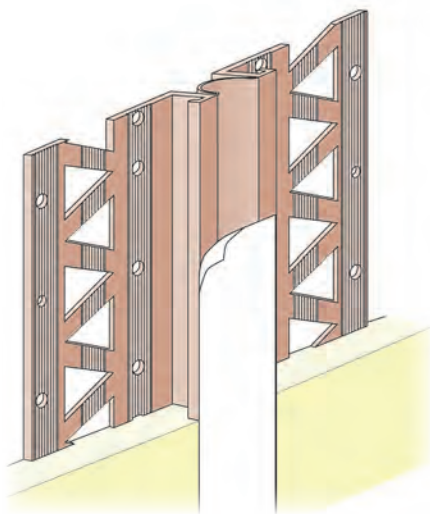

PVC Movement Beads

M6 *